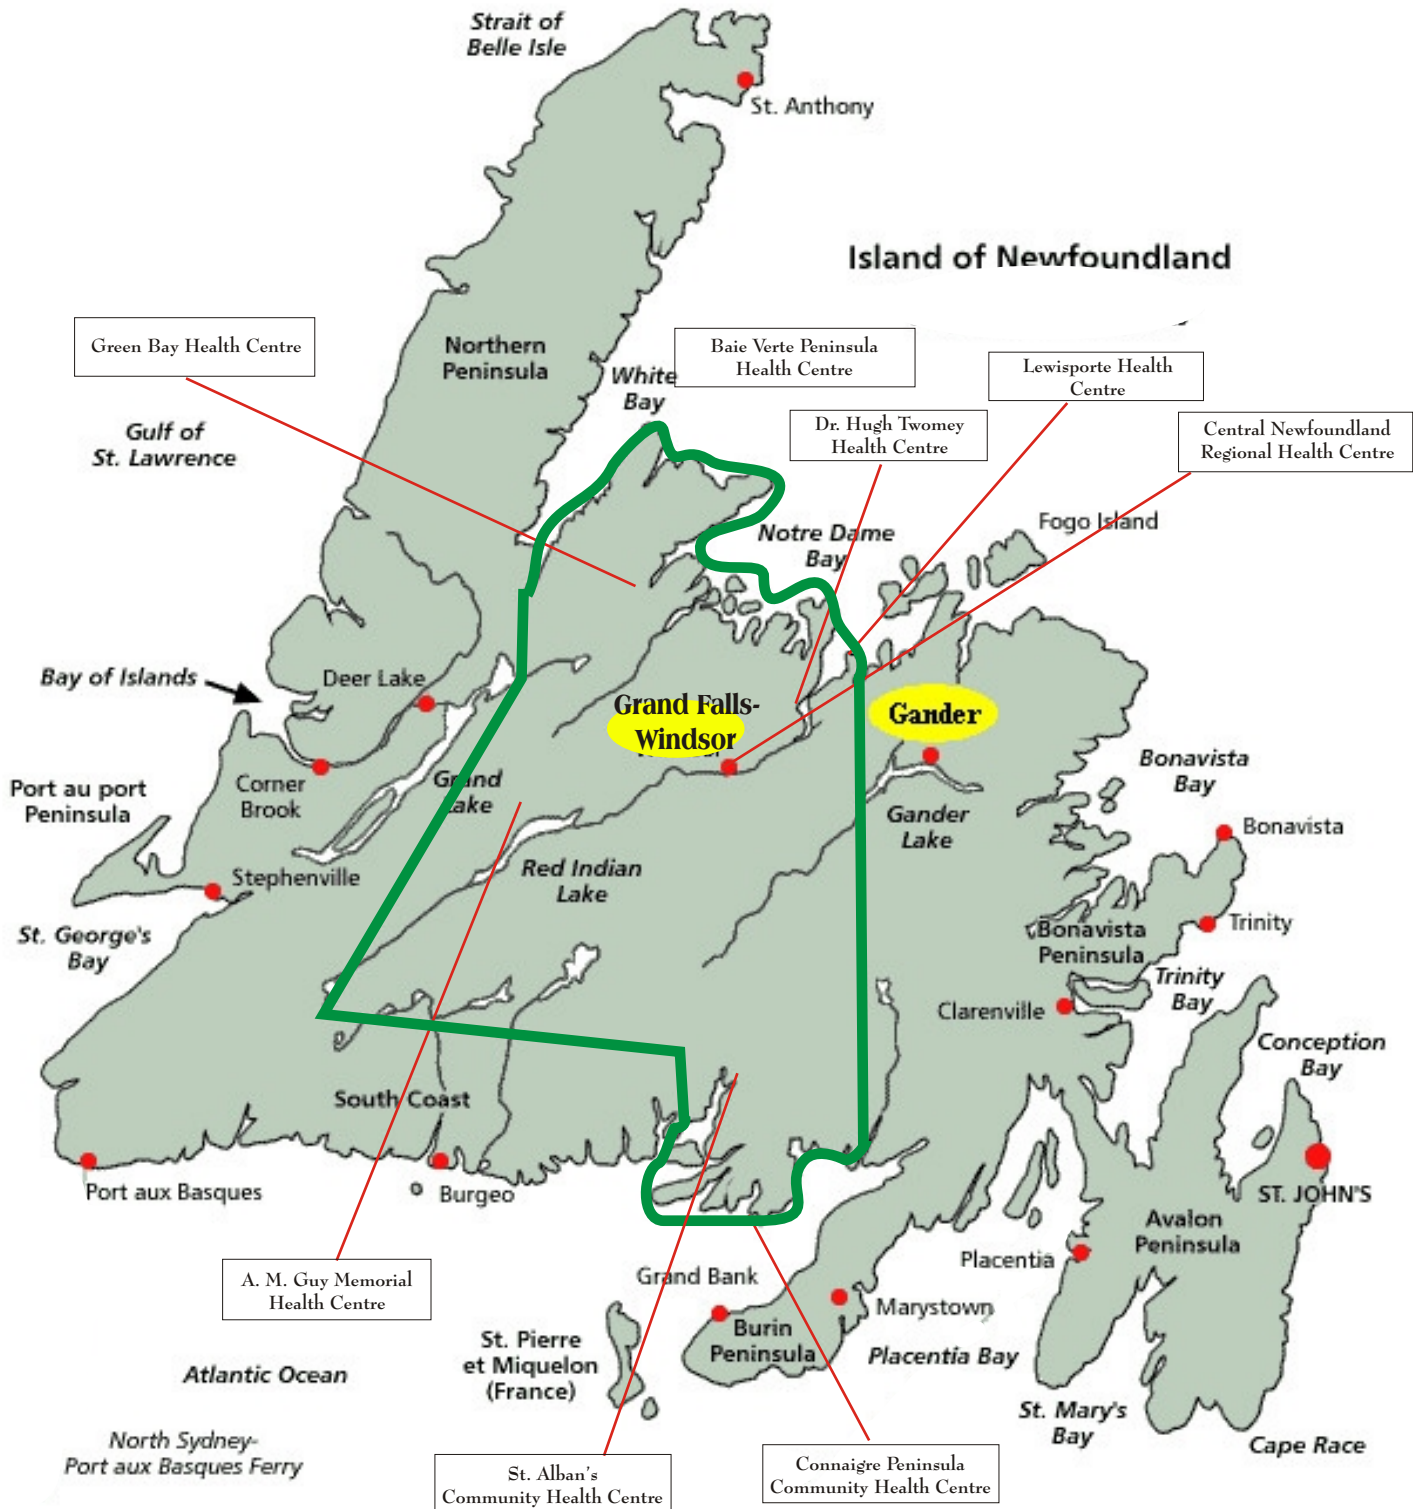

Region Served by the South and Central Health Foundation in Newfoundland & Labrador

Geographic region served by the Central Northeast Health Foundation is 11,770 square kilometers in size.